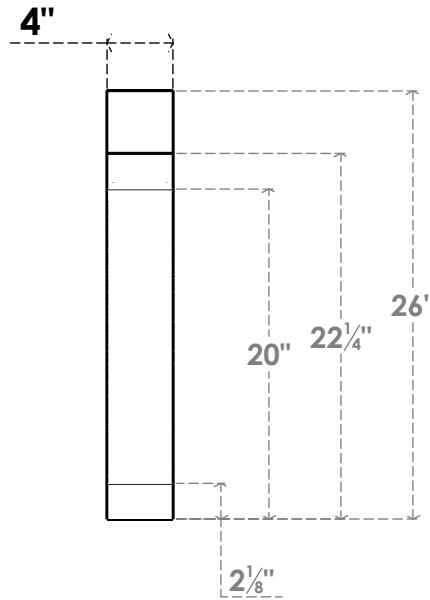

ITEM NUMBER: BRCPC040X20000X26000LEC

4"W X 20"D X 26"H LEGACY ARCHITECTURAL GRADE PVC CLOSED KNEE BRACE

SIDE PROFILE

FRONT PROFILE

ISOMETRIC

EKENA MILLWORK
2300 WEST MAIN ST.
CLARKSVILLE, TX 75426
TOLL FREE: 866-607-0453
WWW.EKENAMILLWORK.COM

NOTES

1. INSTALLATION TO BE COMPLETED IN ACCORDANCE WITH MANUFACTURER'S SPECIFICATIONS.
2. DRAWING MAY NOT BE TO SCALE
3. THIS DRAWING IS INTENDED FOR DESIGN AND PLANNING PURPOSES ONLY.
4. ALL INFORMATION CONTAINED HEREIN WAS CURRENT AT THE TIME OF DEVELOPMENT BUT MUST BE REVIEWED AND APPROVED BY THE PRODUCT MANUFACTURER TO BE CONSIDERED ACCURATE.
5. ARCHITECTURAL GRADE PVC PRODUCTS ARE MADE FROM EXPANDED CELLULAR PVC AND COME NATURALLY WHITE BUT MAY BE PAINTED