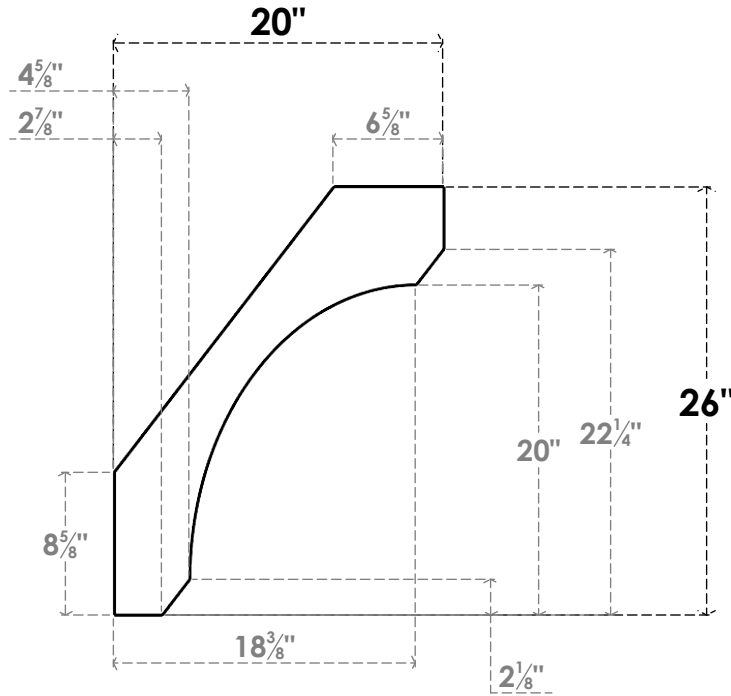

ITEM NUMBER: BRCPC040X20000X26000LEC

4"W X 20"D X 26"H LEGACY ARCHITECTURAL GRADE PVC CLOSED KNEE BRACE

SIDE PROFILE

FRONT PROFILE

ISOMETRIC

EKENA MILLWORK
2300 WEST MAIN ST.
CLARKSVILLE, TX 75426
TOLL FREE: 866-607-0453
WWW.EKENAMILLWORK.COM